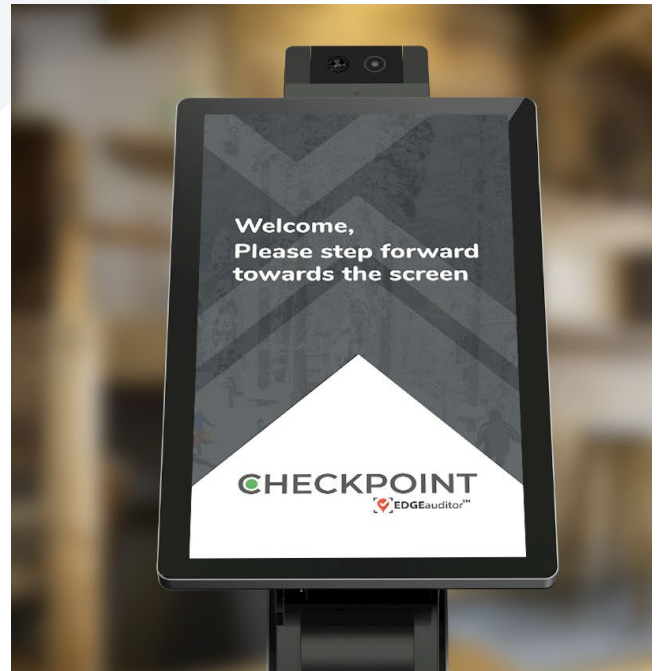

The Ski Resort Industry's Solution to Self-Serve, Automatic Validation of Staff Temperature at Sign-In

ALL NEW Checkpoint by EDGEauditor™ is a cost effective, all-in-one self-service kiosk that allows ski resort employees to sign in and automatically have their temperature validated.

With built-in secure facial recognition, this solution is the perfect way to protect your team, guests and operations – even in a fast-paced environment.

**Checkpoint by EDGEauditor™ simply requires a WIFI or ethernet connection and a nearby power outlet.*

Self-Service Experience Easy as 1,2,3

- 1 Upon entry to your select location, the screen will prompt your staff member to walk towards it.
- 2 Once within 3 feet, the screen will validate their thermal temperature using the on-board thermal camera while conducting facial recognition.
- 3 Upon a successful reading, the screen and its surrounding lights turn green and advise the individual to proceed. In the event of a high temperature, screen lights will turn red and notify the individual to refrain from proceeding.