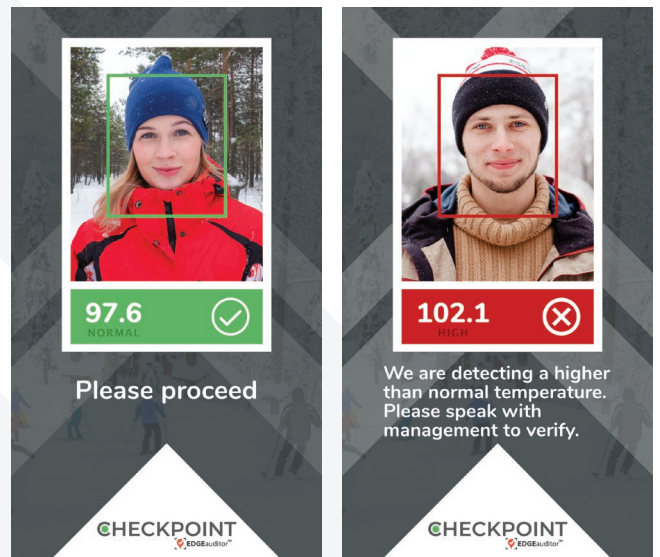

The Ski Resort Industry's Solution to Self-Serve, Automatic Validation of Staff Temperature at Sign-In

ALL NEW Checkpoint by EDGEauditor™ is a cost effective, all-in-one self-service kiosk that allows ski resort employees to sign in and automatically have their temperature validated.

With built-in secure facial recognition, this solution is the perfect way to protect your team, guests and operations – even in a fast-paced environment.

Self-Service Experience Easy as 1,2,3

1. 1 Upon entry to your select location, the screen will prompt your staff member to walk towards it.
2. 2 Once within 3 feet, the screen will validate their thermal temperature using the on-board thermal camera while conducting facial recognition.
3. 3 Upon a successful reading, the screen and its surrounding lights turn green and advise the individual to proceed. In the event of a high temperature, screen lights will turn red and notify the individual to refrain from proceeding.

[Optional] Have specific questions to ask your staff such as 'Do you have any of the following symptoms?'. Add the available self-assessment questionnaire module.