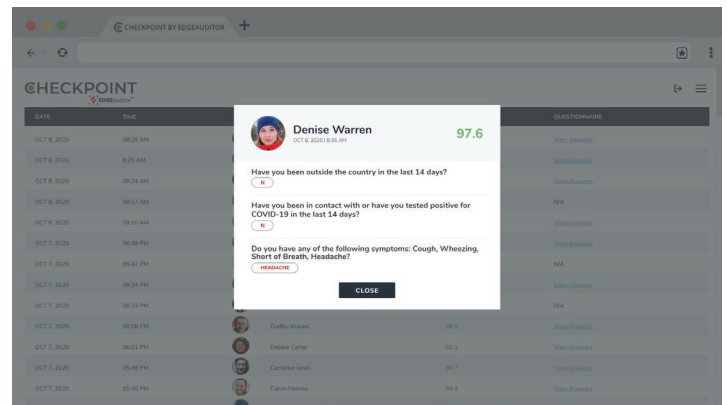

Automatic Temperature Validation for Staff Entry Points

Validate that your staff are within an appropriate temperature range by making the screen available near time clock check-in points. A historical log of all temperature checks is kept, including a photo of the staff member and their registered temperature.

DATE	TIME	NAME	TEMPERATURE	QUESTIONNAIRE
OCT 8, 2020	08:35 AM	Denise Warren	97.6	View Details
OCT 8, 2020	8:29 AM	Stewart Mason	98.8	View Details
OCT 8, 2020	08:24 AM	Richard Jershadan	99.0	View Details
OCT 8, 2020	08:17 AM	Jacqueline Montgomery	101.3	N/A
OCT 8, 2020	08:10 AM	Elizabeth Cronshaw	98.9	View Details
OCT 7, 2020	06:48 PM	James Choice	98.8	View Details
OCT 7, 2020	06:42 PM	Johnny McLaren	102.6	N/A
OCT 7, 2020	06:34 PM	Jennifer Bramfield	98.2	View Details
OCT 7, 2020	06:24 PM	Kim Shakom	97.4	N/A
OCT 7, 2020	06:08 PM	Dudley Kraem	98.8	View Details
OCT 7, 2020	06:01 PM	Debbie Carter	92.1	View Details
OCT 7, 2020	05:49 PM	Cornelia Jones	98.7	View Details
OCT 7, 2020	05:40 PM	Cavin Holmes	99.4	View Details

Catered to Your Resort's Needs

Screens available in 15 and 22" and can be wall mounted or installed on a floor mounted stand

Automatically adjusts camera height to accommodate individuals of various sizes and abilities

Customizable self-assessment questionnaires offered as optional add-on

Interested? Let us know today!

Interested in taking advantage of Checkpoint by EDGE Auditor™ so you can further protect your operations?

Get in touch with us at info@edgeauditor.com