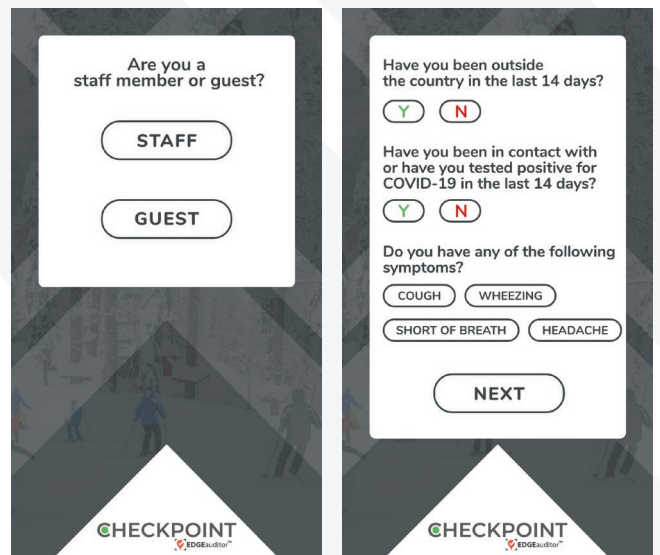

The Ski Resort Industry's Solution to Self-Serve, Automatic Validation of Staff Temperature at Sign-In

ALL NEW Checkpoint by EDGEauditor™ is a cost effective, all-in-one self-service kiosk that allows ski resort employees to sign in and automatically have their temperature validated.

With built-in secure facial recognition, this solution is the perfect way to protect your team, guests and operations – even in a fast-paced environment.

Self-Service Experience Easy as 1,2,3

1. 1 Upon entry to your select location, the screen will prompt your staff member to walk towards it.
2. 2 Once within 3 feet, the screen will validate their thermal temperature using the on-board thermal camera while conducting facial recognition.
3. 3 Upon a successful reading, the screen and its surrounding lights turn green and advise the individual to proceed. In the event of a high temperature, screen lights will turn red and notify the individual to refrain from proceeding.

[Optional] Have specific questions to ask your staff such as 'Do you have any of the following symptoms?'. Add the available self-assessment questionnaire module.